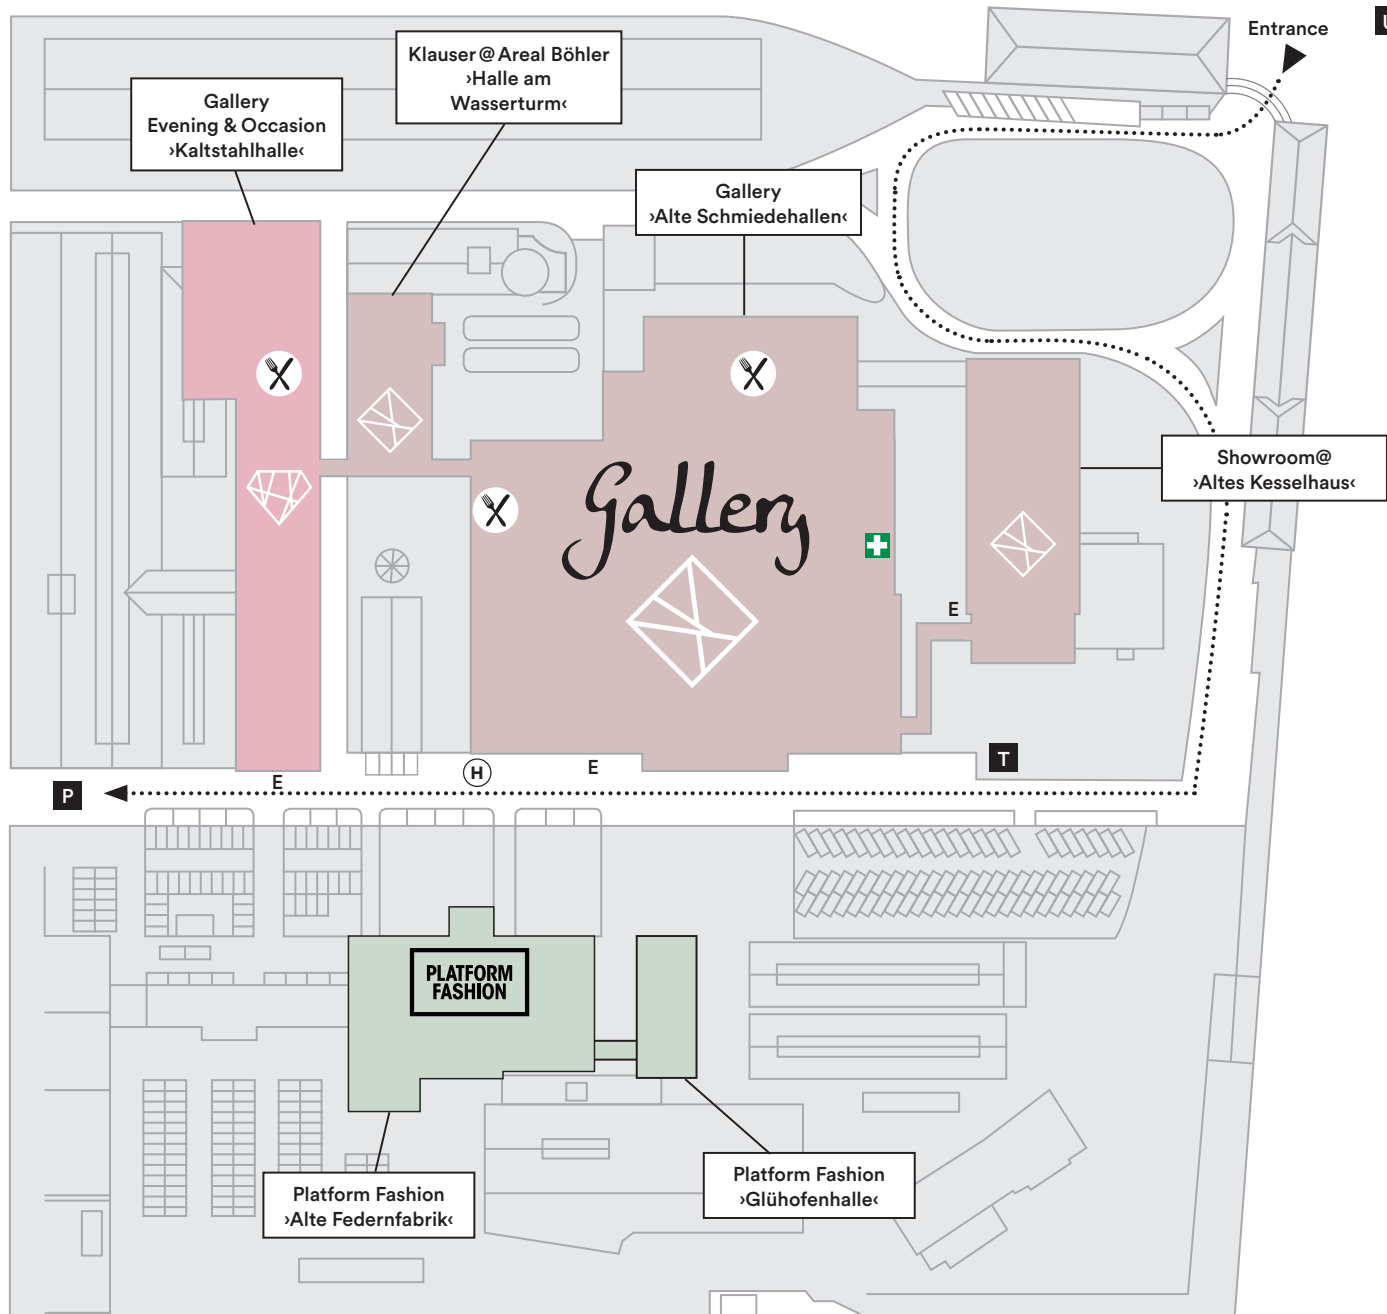

# Welcome to Gallery

& Platform Fashion  
@ Areal Böhler

Gallery ›Alte Schmiedehallen‹

Klauser@Areal Böhler  
›Halle am Wasserturm‹

Showroom@ ›Altes Kesselhaus‹

Gallery Evening & Occasion  
›Kaltstahlhalle‹

Platform Fashion  
›Alte Federnfabrik‹ &  
›Glühofenhalle‹

- E Main Entrance
- Ⓜ Gallery Express & Fashion-Net-Shuttle
- U Tube Station Lörriek, 70, U74, U76
- P Parking
- ..... Driveway to the parking
- T Taxi
- ⊗ Catering
- + First Aid